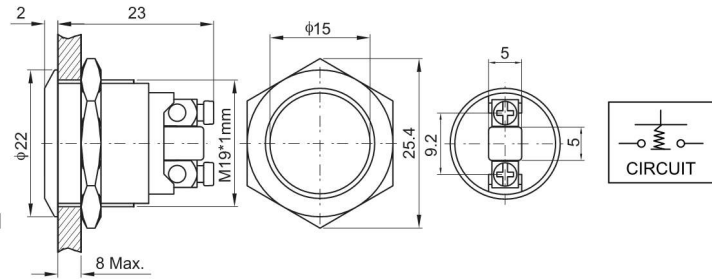

19mm metal push button switch

Part Number

19													-	□	□	□	□	□	□	□	□	□	□
Company code	Mounting Hole Size	Series	Actuator type	Contact Combination	Operation type	Connection type	LED type	LED color	LED Voltage	Button color	Housing color	Shell Material											
WD	φ19mm	A	F Flat	10 1NO	M Momentary	Q Solder Terminal (Quick-connect)	N No LED	N No LED	N No LED	N Natural	N Natural	S Stainless Steel											
		B	H High flush (Raised)	11 1NO1NC 22 2NO2NC	L Self-locking (Latched)	S Screw Terminal	D Dot	R Red O Orange Y Yellow G Green B Blue W White D Bicolor T Tricolor	1 2V 2 3V 3 6V 4 12V 5 24V 6 36V 7 48V 8 110V 9 220V	R Red O Orange Y Yellow G Green B Blue W White L Black	R Red O Orange O Orange Y Yellow G Green B Blue W White L Black	B Brass Nickel A Zn-Al Alloy Anodized P PBT G Gold-plated											
		C	B Ball (Dome)				R Ring																
		D	K Knob				M Dot and Ring																
			L Key lock				S Symbol (Power Symbol Other Symbol) X Ring and Symbol																

Remark: LED can be customized to meet special requirement.

Panel Installation

Related Certification

19-A-F10-MS-N-N-N-N-N-S

Mounting Hole Size: $\Phi 19\text{mm}$
 Rating: 3A250VAC
 Contact Combination: 1NO
 Operation type: Off-Momentary (On)
 Actuator type: Flat
 Shell Material: Brass nickered/Stainless steel
 Protection Lever: IP65

19-A-H10-MS-N-N-N-N-N-S

Mounting Hole Size: $\Phi 19\text{mm}$
 Rating: 3A250VAC
 Contact Combination: 1NO
 Operation type: Off-Momentary (On)
 Actuator type: High flush(Raised)
 Shell Material: Brass nickered/Stainless steel
 Protection Lever: IP65

19-A-B10-MS-N-N-N-N-N-S

Mounting Hole Size: $\Phi 19\text{mm}$
 Rating: 3A250VAC
 Contact Combination: 1NO
 Operation type: Off-Momentary (On)
 Actuator type: Ball (Dome)
 Shell Material: Brass nickered/Stainless steel
 Protection Lever: IP65