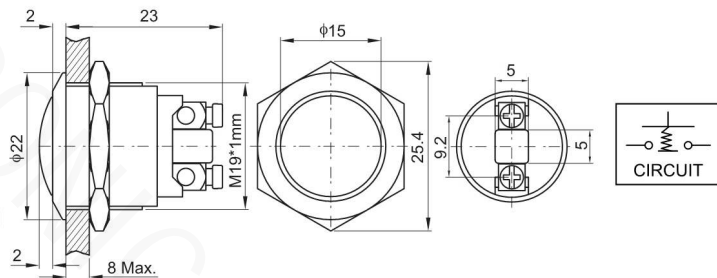

19mm metal push button switch

Part Number

19													-	□	□	□	□	□	□	□	□	□	□
Company code	Mounting Hole Size	Series	Actuator type	Contact Combination	Operation type	Connection type	LED type	LED color	LED Voltage	Button color	Housing color	Shell Material											
WD	φ19mm	A	F Flat	10 1NO	M Momentary	Q Solder Terminal (Quick-connect)	N No LED	N No LED	N No LED	N Natural	N Natural	S Stainless Steel											
		B	H High flush (Raised)	11 1NO1NC 22 2NO2NC	L Self-locking (Latched)	S Screw Terminal	D Dot	R Red O Orange Y Yellow G Green B Blue W White D Bicolor T Tricolor	1 2V 2 3V 3 6V 4 12V 5 24V 6 36V 7 48V 8 110V 9 220V	R Red O Orange Y Yellow G Green B Blue W White L Black	R Red O Orange O Orange Y Yellow G Green B Blue W White L Black	B Brass Nickel A Zn-Al Alloy Anodized P PBT G Gold-plated											
		C	B Ball (Dome)				R Ring																
		D	K Knob				M Dot and Ring																
			L Key lock				S Symbol (Power Symbol Other Symbol) X Ring and Symbol																

Remark: LED can be customized to meet special requirement.

Panel Installation

Related Certification

19-A-F10-MS-N-N-N-N-N-S

Mounting Hole Size: $\Phi 19\text{mm}$
 Rating: 3A250VAC
 Contact Combination: 1NO
 Operation type: Off-Momentary (On)
 Actuator type: Flat
 Shell Material: Brass nickered/Stainless steel
 Protection Lever: IP65

19-A-H10-MS-N-N-N-N-N-S

Mounting Hole Size: $\Phi 19\text{mm}$
 Rating: 3A250VAC
 Contact Combination: 1NO
 Operation type: Off-Momentary (On)
 Actuator type: High flush(Raised)
 Shell Material: Brass nickered/Stainless steel
 Protection Lever: IP65

19-A-B10-MS-N-N-N-N-N-S

Mounting Hole Size: $\Phi 19\text{mm}$
 Rating: 3A250VAC
 Contact Combination: 1NO
 Operation type: Off-Momentary (On)
 Actuator type: Ball (Dome)
 Shell Material: Brass nickered/Stainless steel
 Protection Lever: IP65