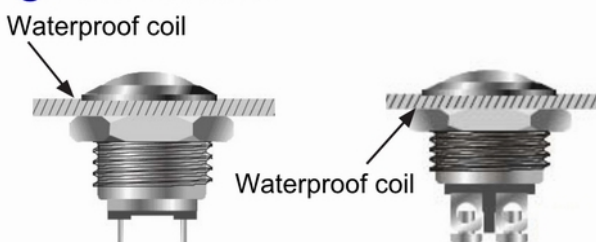

19mm metal push button switch

Part Number

19													-	□	□	□	□	□	□	□	□	□	□
Company code	Mounting Hole Size	Series	Actuator type	Contact Combination	Operation type	Connection type	LED type	LED color	LED Voltage	Button color	Housing color	Shell Material											
WD	φ19mm	A	F Flat	10 1NO	M Momentary	Q Solder Terminal (Quick-connect)	N No LED	N No LED	N No LED	N Natural	N Natural	S Stainless Steel											
		B	H High flush (Raised)	11 1NO1NC 22 2NO2NC	L Self-locking (Latched)	S Screw Terminal	D Dot	R Red O Orange Y Yellow G Green B Blue W White D Bicolor T Tricolor	1 2V 2 3V 3 6V 4 12V 5 24V 6 36V 7 48V 8 110V 9 220V	R Red O Orange Y Yellow G Green B Blue W White L Black	R Red O Orange O Orange Y Yellow G Green B Blue W White L Black	B Brass Nickel A Zn-Al Alloy Anodized P PBT G Gold-plated											
		C	B Ball (Dome)				R Ring																
		D	K Knob				M Dot and Ring																
			L Key lock				S Symbol (Power Symbol Other Symbol) X Ring and Symbol																

Remark: Please choose the suitable code according to the information above.

Switch Structure

Type	Symbol	Diagram	Explanation
NO.1			Switch with two terminal breakpoints slow moving contact Individual products can be customized normally closed switch, refer to product description.
NO.2			

Remark: LED can be customized to meet special requirement.

Panel Installation

Related Certification

19-A-F10-MS-N-N-N-N-N-S

Mounting Hole Size: $\Phi 19\text{mm}$
 Rating: 3A250VAC
 Contact Combination: 1NO
 Operation type: Off-Momentary (On)
 Actuator type: Flat
 Shell Material: Brass nickered/Stainless steel
 Protection Lever: IP65

19-A-H10-MS-N-N-N-N-N-S

Mounting Hole Size: $\Phi 19\text{mm}$
 Rating: 3A250VAC
 Contact Combination: 1NO
 Operation type: Off-Momentary (On)
 Actuator type: High flush(Raised)
 Shell Material: Brass nickered/Stainless steel
 Protection Lever: IP65