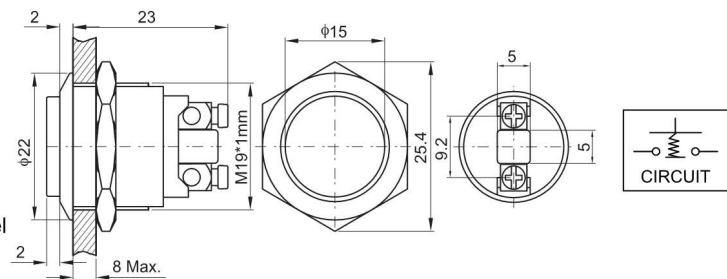

19mm metal push button switch

Part Number

19													-	□	□	□	□	□	□	□	□	□	□
Company code	Mounting Hole Size	Series	Actuator type	Contact Combination	Operation type	Connection type	LED type	LED color	LED Voltage	Button color	Housing color	Shell Material											
WD	φ19mm	A	F Flat	10 1NO	M Momentary	Q Solder Terminal (Quick-connect)	N No LED	N No LED	N No LED	N Natural	N Natural	S Stainless Steel											
		B	H High flush (Raised)	11 1NO1NC 22 2NO2NC	L Self-locking (Latched)	S Screw Terminal	D Dot	R Red O Orange Y Yellow G Green B Blue W White D Bicolor T Tricolor	1 2V 2 3V 3 6V 4 12V 5 24V 6 36V 7 48V 8 110V 9 220V	R Red O Orange Y Yellow G Green B Blue W White L Black	R Red O Orange O Orange Y Yellow G Green B Blue W White L Black	B Brass Nickel A Zn-Al Alloy Anodized P PBT G Gold-plated											
		C	B Ball (Dome)				R Ring																
		D	K Knob				M Dot and Ring																
			L Key lock				S Symbol (Power Symbol Other Symbol) X Ring and Symbol																

Remark: LED can be customized to meet special requirement.

Panel Installation

Related Certification

19-A-F10-MS-N-N-N-N-N-S

Mounting Hole Size: $\Phi 19\text{mm}$
 Rating: 3A250VAC
 Contact Combination: 1NO
 Operation type: Off-Momentary (On)
 Actuator type: Flat
 Shell Material: Brass nickered/Stainless steel
 Protection Lever: IP65

19-A-H10-MS-N-N-N-N-N-S

Mounting Hole Size: $\Phi 19\text{mm}$
 Rating: 3A250VAC
 Contact Combination: 1NO
 Operation type: Off-Momentary (On)
 Actuator type: High flush(Raised)
 Shell Material: Brass nickered/Stainless steel
 Protection Lever: IP65

19-A-B10-MS-N-N-N-N-N-S

Mounting Hole Size: $\Phi 19\text{mm}$
 Rating: 3A250VAC
 Contact Combination: 1NO
 Operation type: Off-Momentary (On)
 Actuator type: Ball (Dome)
 Shell Material: Brass nickered/Stainless steel
 Protection Lever: IP65